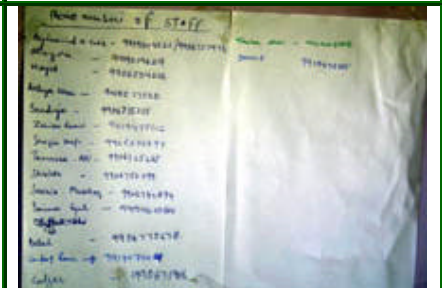

**Kashmir Earthquake
AIDMI Assessment Photos, October 16, 2005**

A helpless victim who lost his shelter and all of his belongings.

Everything is destroyed, including the household items.

Community living in tents in a relief camp under very temporary protection.

AIDMI team visited the government office to collect local contacts.

Nasimbanu gave birth to a baby girl within 10 hours of the earthquake in her home without a roof during a cold night.

Jikeshbhai of AIDMI carrying out damage assessment in an earthquake affected village in the Baramulla district of Kashmir.